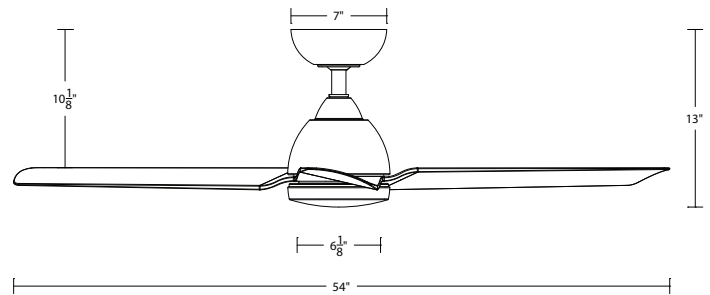

MOCHA

F-001L

54" Ceiling Fan

WAC SMART FANS

PRODUCT DESCRIPTION

Mocha renders a youthful take on a timeless model that has something every generation can agree on. This smart-looking fan stands out in a stainless steel aesthetic or blend into a time honored style with a versatility matched by high performance in large spaces. Make it smart by downloading the app for additional functionality.

FEATURES

- 6 fan speeds through both Summer and Winter Modes
- Silent DC motor
- Luminaire cover included
- Includes remote control with wall cradle (RC20-WT)
- Wall control for 3, 4-way control sold separately
- Compatible with WAC app $9.95 per fan + applicable tax

AIRFLOW/ENERGY EFFICIENCY

Weighted-Average/High Airflow CFM:	4633/6872
Weighted-Average/High Energy Use (W):	17/25
Estimated Yearly Energy Cost ($):	$4.42
Weighted-Average/High Efficiency (CFM/W):	241/275
Max RPM:	161

ORDER NUMBER

Model	Housing	Blade
F-001L	BA <i>Brushed Aluminum</i>	TT <i>Titanium Silver</i>
	MB <i>Matte Black Matte</i>	MB <i>Matte Black</i>
	MW <i>White</i>	MW <i>Matte White</i>
	OB <i>Oil-Rubbed Bronze</i>	BZ <i>Bronze</i>

F-001L-__

Example: F-001L-MB

*This fan comes uni-pack - blade select options are not available

* Range results may vary based on application and surroundings.

The WAC app synchronizes seamlessly with smart home devices you already own

wacighting.com
Phone (800) 526.2588
Fax (800) 526.2585

Headquarters/Eastern Distribution Center
44 Harbor Park Drive
Port Washington, NY 11050

Central Distribution Center
1600 Distribution Ct
Lithia Springs, GA 30122

Western Distribution Center
1750 Archibald Avenue
Ontario, CA 91760

WAC retains the right to modify the design of our products at any time as part of the company's continuous improvement program. JUL 2020

SPECIFICATIONS

Construction:	Aluminum,
Blade:	14° Pitch, 54" sweep
Downrod:	3/4"W X 6"H included
Mounting Slope:	Up to 32°
Wire:	80"
Hanging Weight:	17 lbs
Total Power:	42.5W
Standards:	UL/cUL Wet Location listed, Title 24 JA8-2016, Title 20 Compliant, Energy Star Rated
Motor Type:	DC 125NS

WIRELESS PERFORMANCE

Wi-Fi Range:	Up to 150 ft*
Bluetooth Range:	Up to 150 ft*

LUMINAIRE PERFORMANCE

Light Source:	LED
Light Wattage:	19.5W
Lumens/Delivered Lumens:	1600/937
Dimming:	Integrated
CRI:	90
Color Temperature:	3000K
Rated Life:	50,000 hours